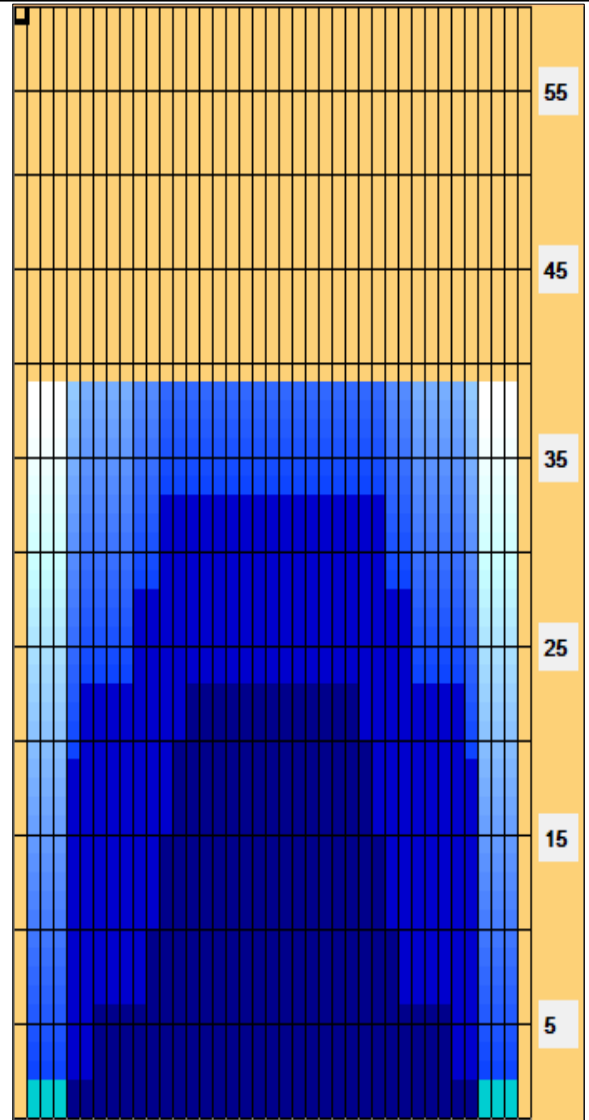

# Origo Ladies 2020

Oil Pattern Distance: **39 Feet**  
 Forward Oil Total: **14 mL**  
 Forward Boards Crossed: **280 Boards**

Reverse Brush Drop: **33 Feet**  
 Reverse Oil Total: **8.25 mL**  
 Reverse Boards Crossed: **165 Boards**

Oil Per Board: **50 uL**  
 Volume Oil Total: **22.25 mL**  
 Total Boards Crossed: **445 Boards**

Start	Stop	Loads	Speed	Crossed	Start	End	Feet	T.Oil
1	2L 2R	3	10	111	0.0	2.8	2.8	5550
2	7L 7R	2	14	54	2.8	6.7	3.9	2700
3	11L 11R	2	14	38	6.7	10.6	3.9	1900
4	12L 12R	2	18	34	10.6	15.7	5.1	1700
5	13L 13R	2	18	30	15.7	20.8	5.1	1500
6	14L 14R	1	18	13	20.8	23.3	2.5	650
7	2L 2R	0	18	0	23.3	39.0	15.7	0

Conditioner: Type In or Select One  
 TransferType: Type In or Select One

Forward  
 Reverse  
 More

Start	Stop	Loads	Speed	Crossed	Start	End	Feet	T.Oil
1	2L 2R	0	30	0	39.0	33.0	-6.0	0
2	12L 12R	2	18	34	33.0	27.9	-5.1	1700
3	10L 10R	2	18	42	27.9	22.8	-5.1	2100
4	6L 6R	2	14	58	22.8	18.9	-3.9	2900
5	5L 5R	1	14	31	18.9	17.0	-1.9	1550
6	2L 2R	0	10	0	17.0	0.0	-17.0	0

Forward  
 Reverse  
 More

- Forward
- Reverse
- Combined
- Buff

Item	3L-7L:18L-18R	8L-12L:18L-18R	13L-17L:18L-18R	18L-18R:17R-13R	18L-18R:12R-8R	18L-18R:7R-3R
Description	Outside Track:Middle	Middle Track:Middle	Inside Track:Middle	Middle: Inside Track	Middle:Middle Track	Middle:Outside Track
Track Zone Ratio	3.96	1.76	1.01	1.01	1.76	3.96